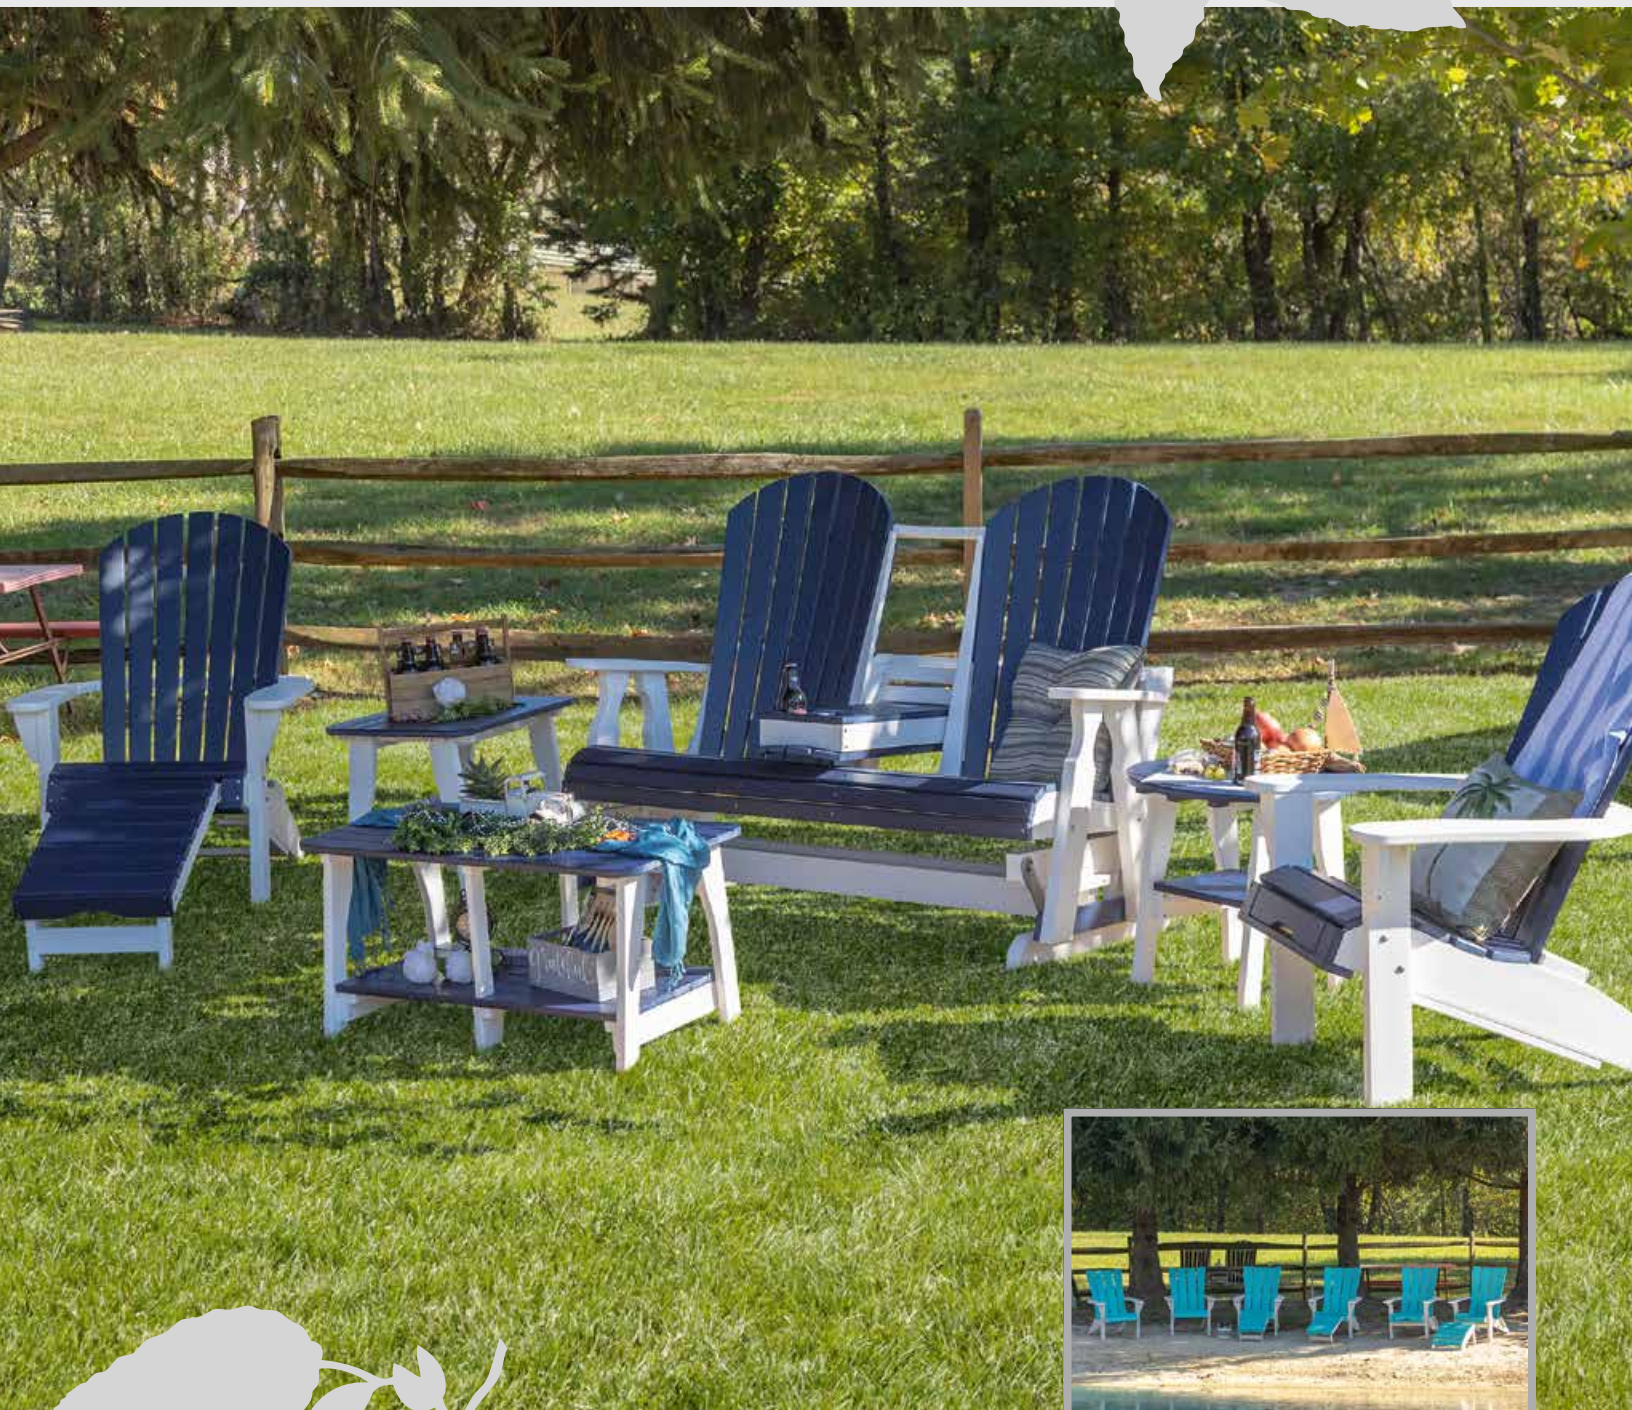

Country Garden
COLLECTION

BUILT TO LAST