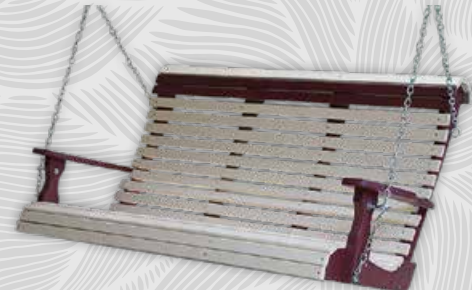

Birch on Coastal

5' Roll Back Porch Swing
65" w x 32" d x 33" h
Ivory on Cherry