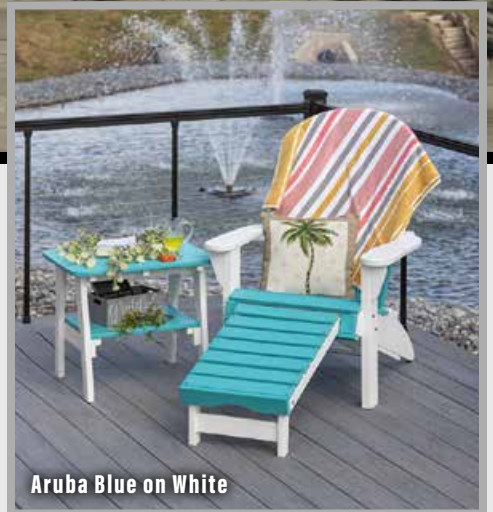

Fan Back SERIES-GLIDERS

Mint on White

Weathered Wood on Black

Patriot Blue on White

Weathered Wood on Black

Birch on Coastal

Fan Back SERIES

Blue on Light Gray